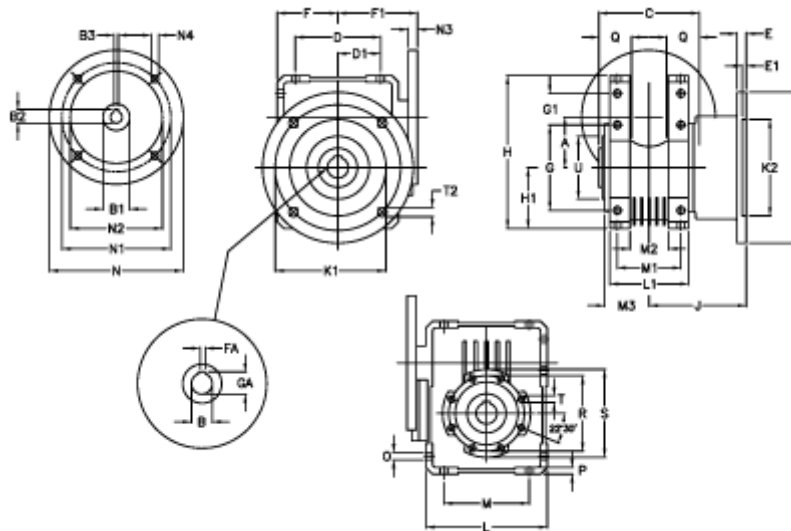

Article number: 392211002344016

Description: Worm Gear with Torque Limiter
W110 L1-UF-23-P100 B5

Measures

A = 110.10	E = 20	H = 308.0	M = 184	N4 = 13	U = 130
B = 42	E1 = 12	H1 = 125.0	M1 = 115	O = 14.0	
B1 E7 = 28	F = 125	J = 179.5	M2 = 69	P = 14	
B2 = 31.3	F1 = 151	K = 280	M3 = 73	Q = 45	
B3 H9 = 8	FA = 12	K1 = 230	N = 250	R = 165	
C = 155	G = 184	K2 = 170	N1 = 215	S = 200	
D = 174.0	G1 = 58.0	L = 250	N2 = 180	T = M12x19	
D1 = 82.0	GA = 45.3	L1 = 143	N3 = 13.0	T2 = 13.0	